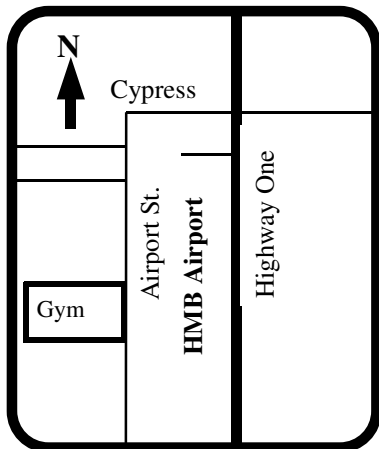

Gymtowne Gymnastics, Moss Beach
From Highway One just North of the Half Moon Bay Airport go west on Cypress. Turn left onto Airport Street. We are located in the first commercial building you come to in the last unit from the street on the north side (near side) of the building. You can also get there through Princeton if you know the area.

Lowell High School
1101 Eucalyptus Dr.
San Francisco, CA 94132
Phone (408) 623-5940
Phone (408) 410-0591

Revised: February 2, 2010