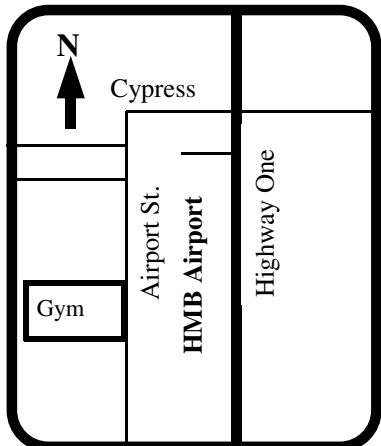

Gymtowne Gymnastics, Moss Beach
From Highway One just North of the Half Moon Bay Airport go west on Cypress. Turn left onto Airport Street. We are located in the first commercial building you come to in the last unit from the street on the north side (near side) of the building. You can also get there through Princeton if you know the area.

Revised: December 26,